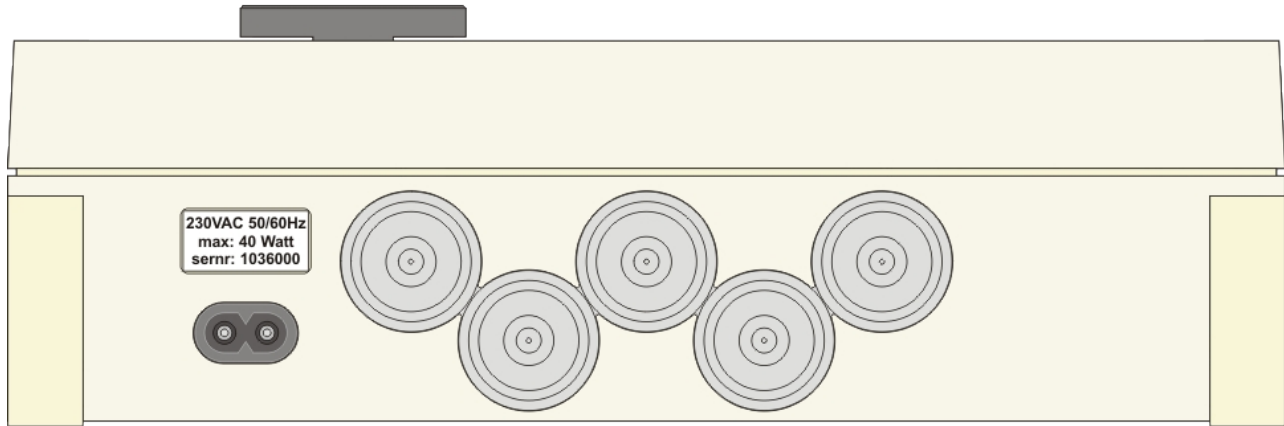

REFRACO IRRCO10X

IRRIGATIECONTROLLER

Tuinbouwtechniek
& -benodigheden

Technical specification

Enclosure: ABS / IP54 / 255 x 180 x 75mm / 1,70Kg

Line power: 230VAC \pm 10% / 50-60Hz / maximum 40VA
Line power Fuse: temperature switch 120°C