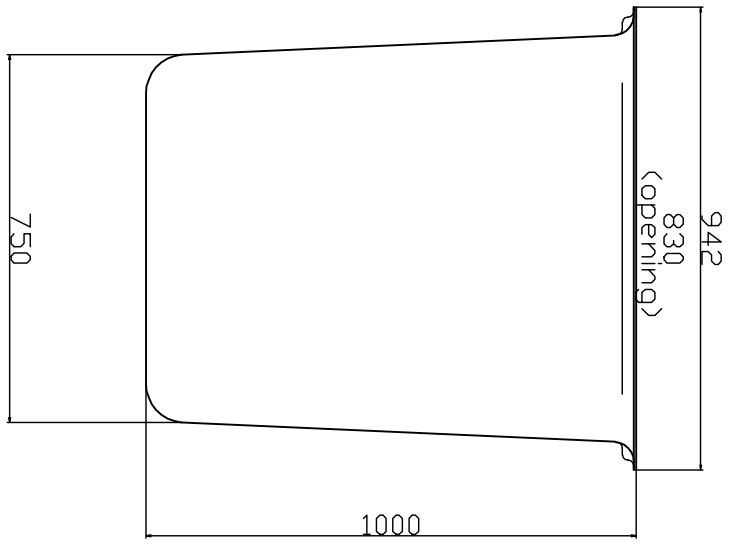

zijzaanzicht

Kleur: binnenkant wit glad, buitenkant licht grijs structuur
Gewicht: ca. 17 kg

Itemnr	Quantity	Title/Name, designation, material, dimension etc	Article No./Reference
Designed by D. Koal	Checked by	Approved by - date	Filename Date 30-10-07
Polymbak 600 ltr		11600-001	0
Edition		Sheet	1/1