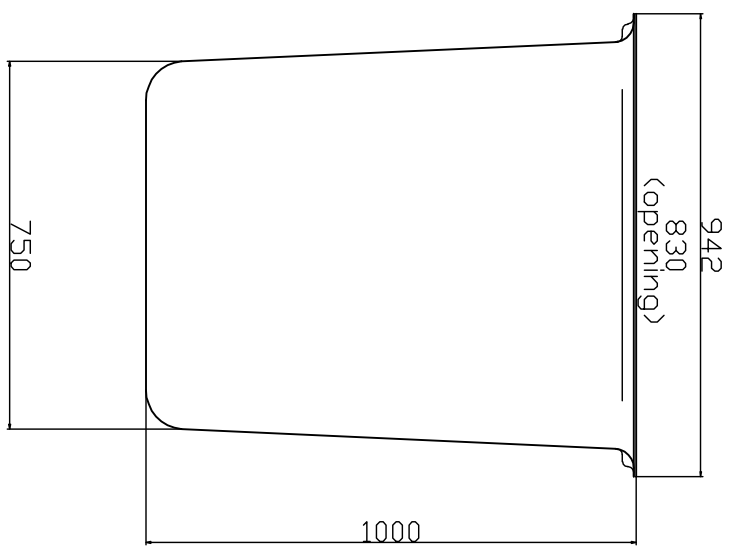

RevNo	Revision note	Date	Signature	Checked

vooraanzicht